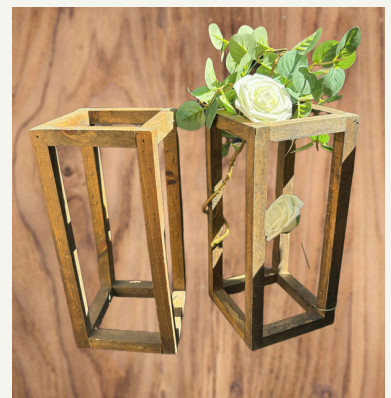

Decor

- String Lights: Approx. 600 ft Includes put up and take down - \$500
- Disco Ball - \$15
- Gold Hexagon Arch 6.5' - \$45
- White Round Arbor 6.5' - \$45
- Wood Easel: 2 - \$15/easel
- Copper Sign Holder: 2 - \$10/holder
- Wood Aisle/Centerpiece: 9 - \$1/box
- Head Chairs: 2 - \$15/chair
- Couch for pictures outside - \$40
- Table Numbers
 - Floral and Wood: 1-10 - \$1.50/table number
 - Clear Hexagon: 1-10 - \$1/table number
- Votive Candle Holders:
 - Light Amber: 12 - \$0.50/votive
 - Clear: 36 - \$0.50/votive
 - Silver Crystal: 20 - \$0.50/votive
- Round Mirrors 6": 11 - \$1/mirror

Misc.

- Photos With Horse(s) Bridled - \$250
- Exit on Horse(s) - \$450
- Horse Drawn Carriage Exit or Entrance (6 Person Carriage) - \$500
- Horse Drawn Carriage Exit and Entrance (6 Person Carriage) - \$850
- Battery Votive Candles: 72 - \$0.25/candle
- Small Beverage Bucket: 2 - \$4/bucket
- Remembrance Sign: 1 - \$5
- Charcuterie Board: 2 - \$5/board
- Beverage Dispenser: 1 - \$5
- Bear - \$45
- Plastic Gold Frames
 - 5x7": 5 - \$1/frame
 - 8x10": 6 - \$1.25/frame
- Flower Girl Baskets
 - Round Wicker: 8 - \$5/basket
 - Oblong Rattan: 2 - \$5.50/basket

Beverage Pitcher

Cake Stand

Beverage Bucket

Floral Table Numbers

Hexagon Table Numbers

Flower Girl Baskets

Mirrors

Remembrance Sign

Wood Aisle/Centerpiece Decor

Gold Picture Frames